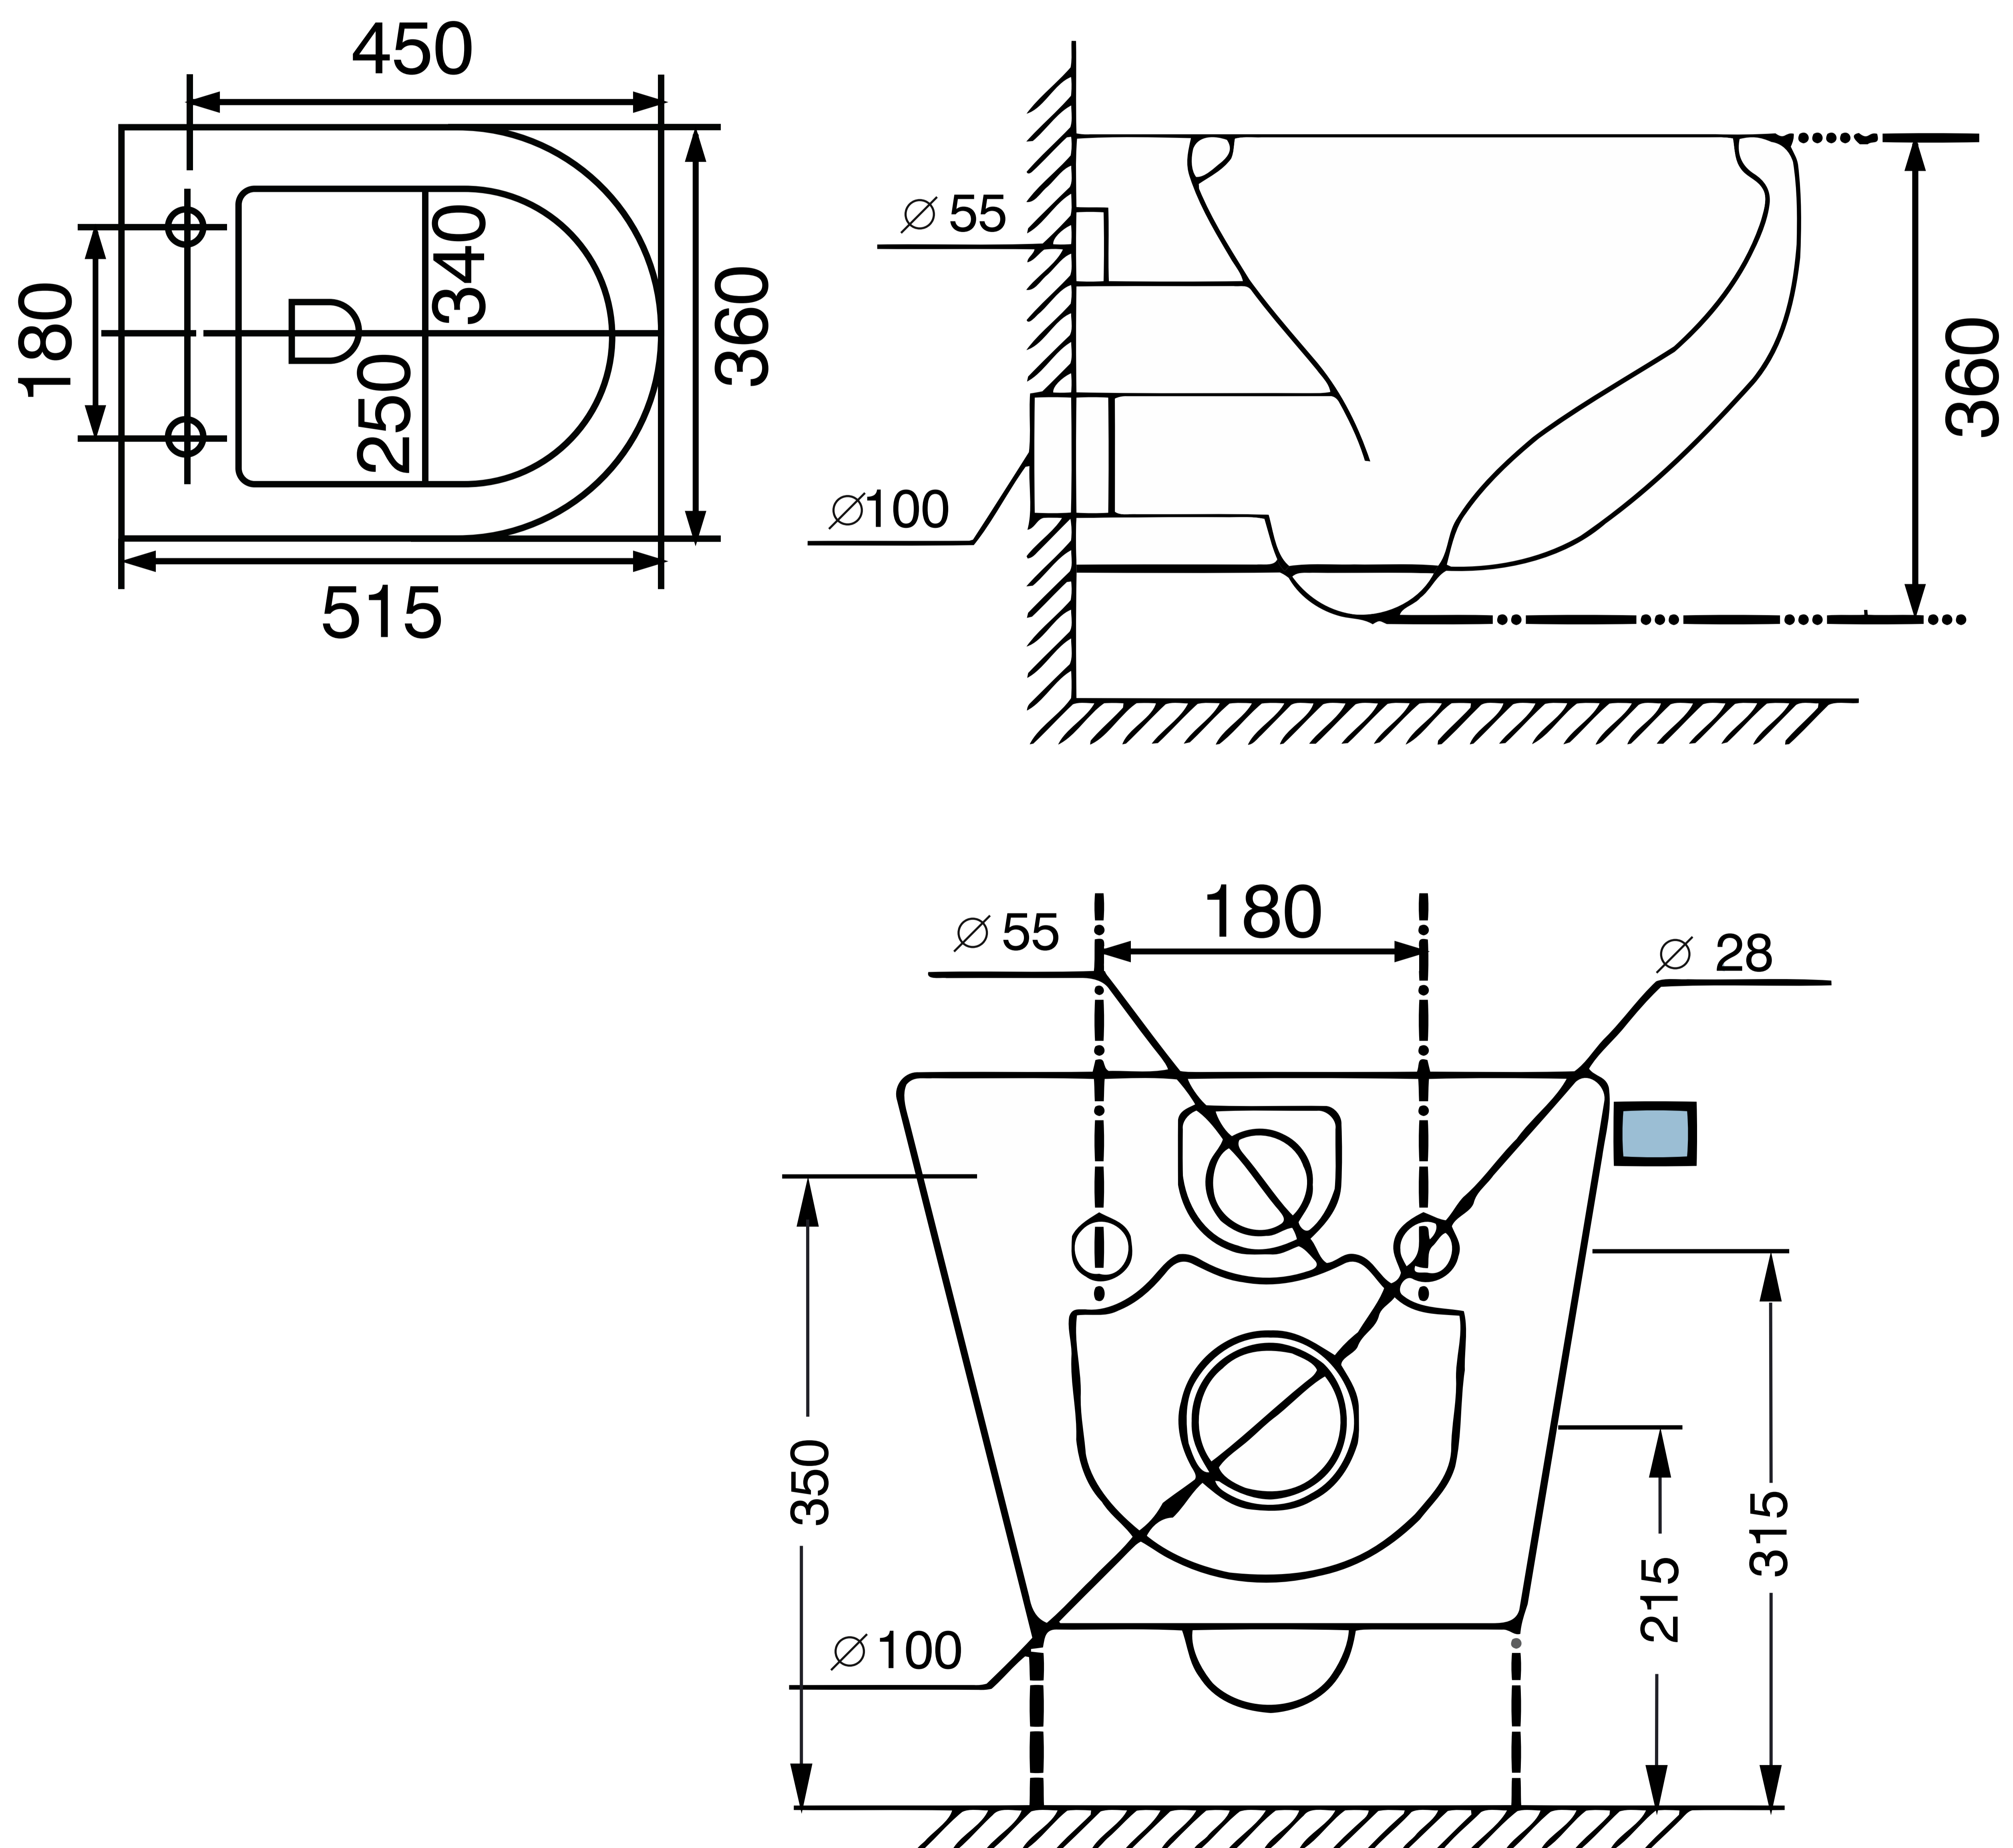

Wall Mounted Water Closet (WC)

Product Code : 1834

Technical Drawing

All dimension are in **mm**